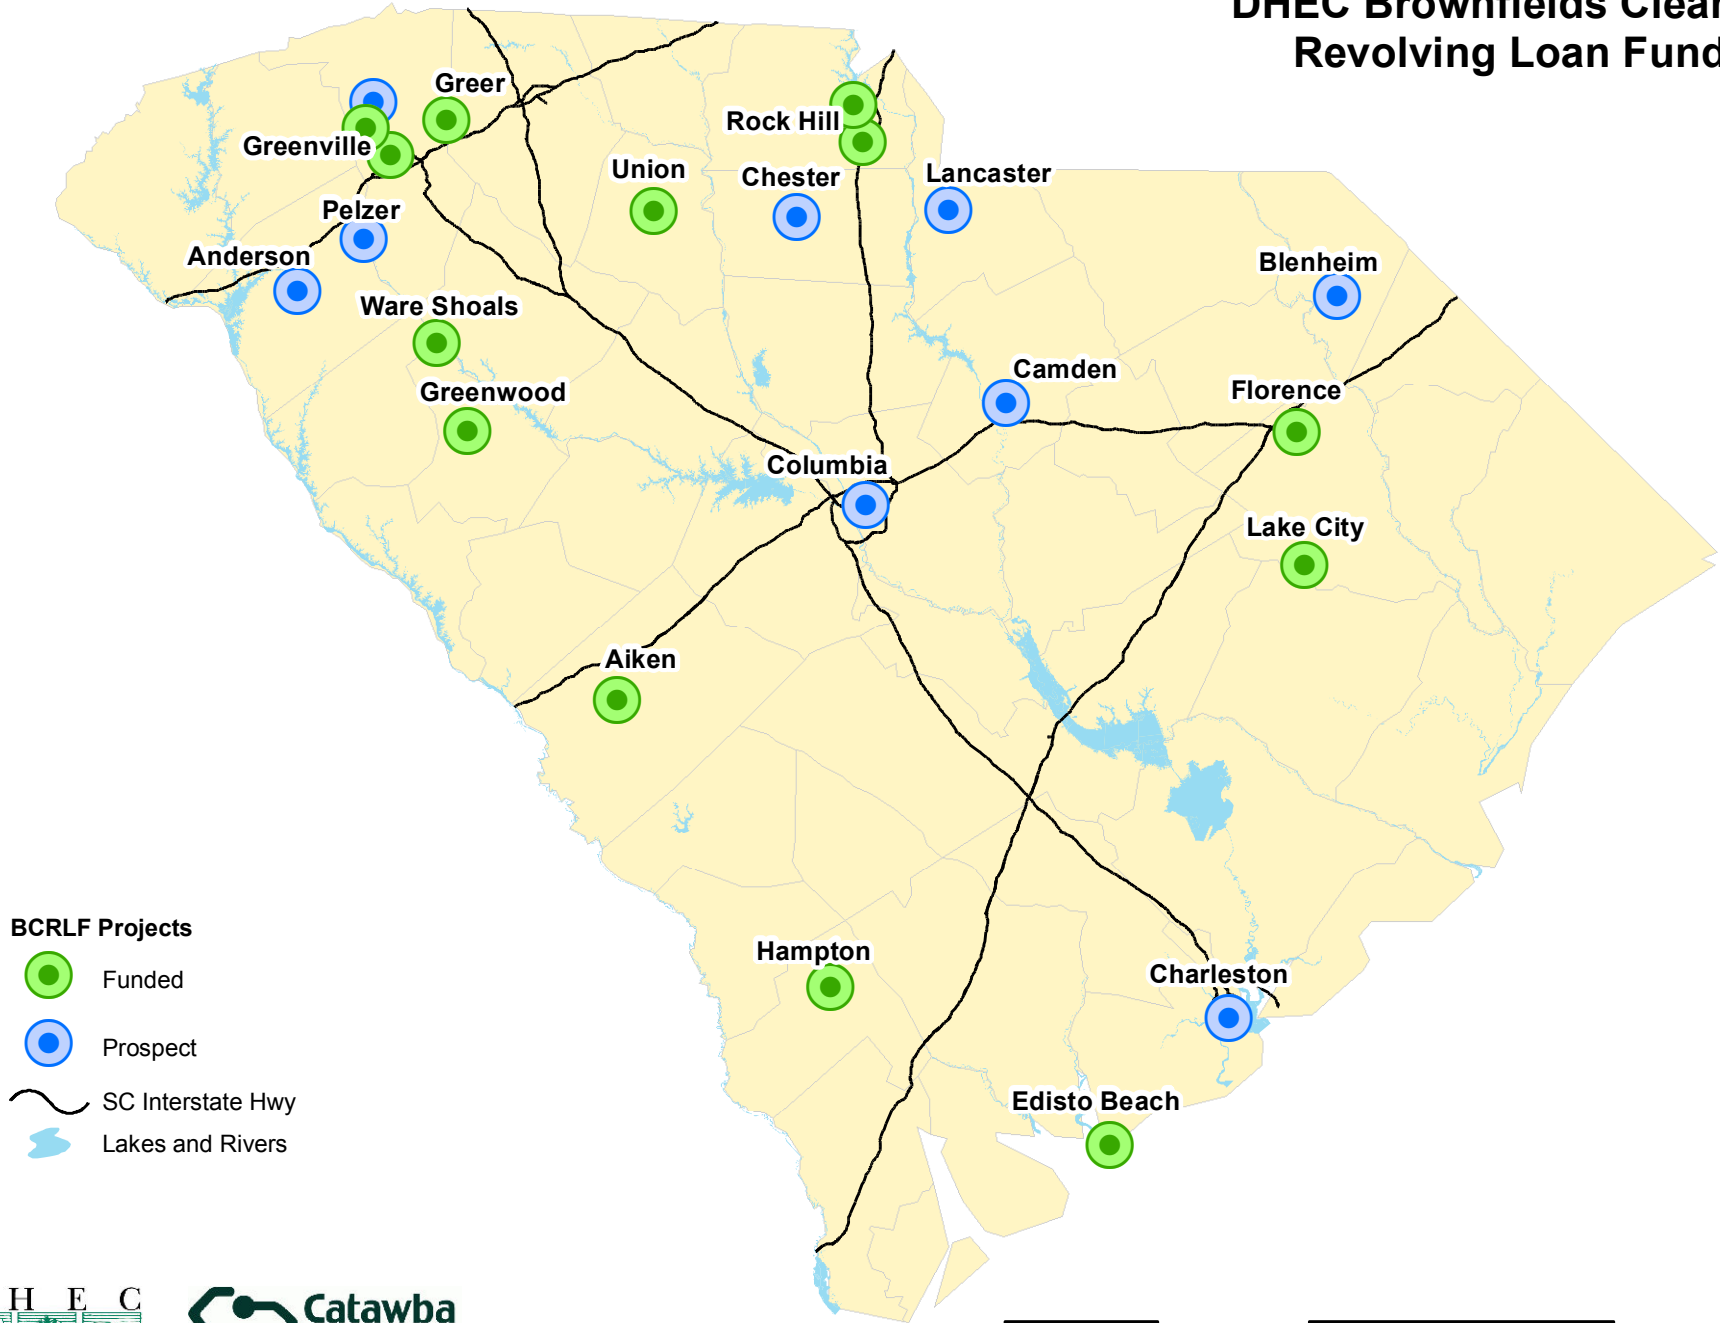

# Communities Assisted DHEC Brownfields Cleanup Revolving Loan Fund

### BCRLF Projects

- Funded
- Prospect

- SC Interstate Hwy
- Lakes and Rivers